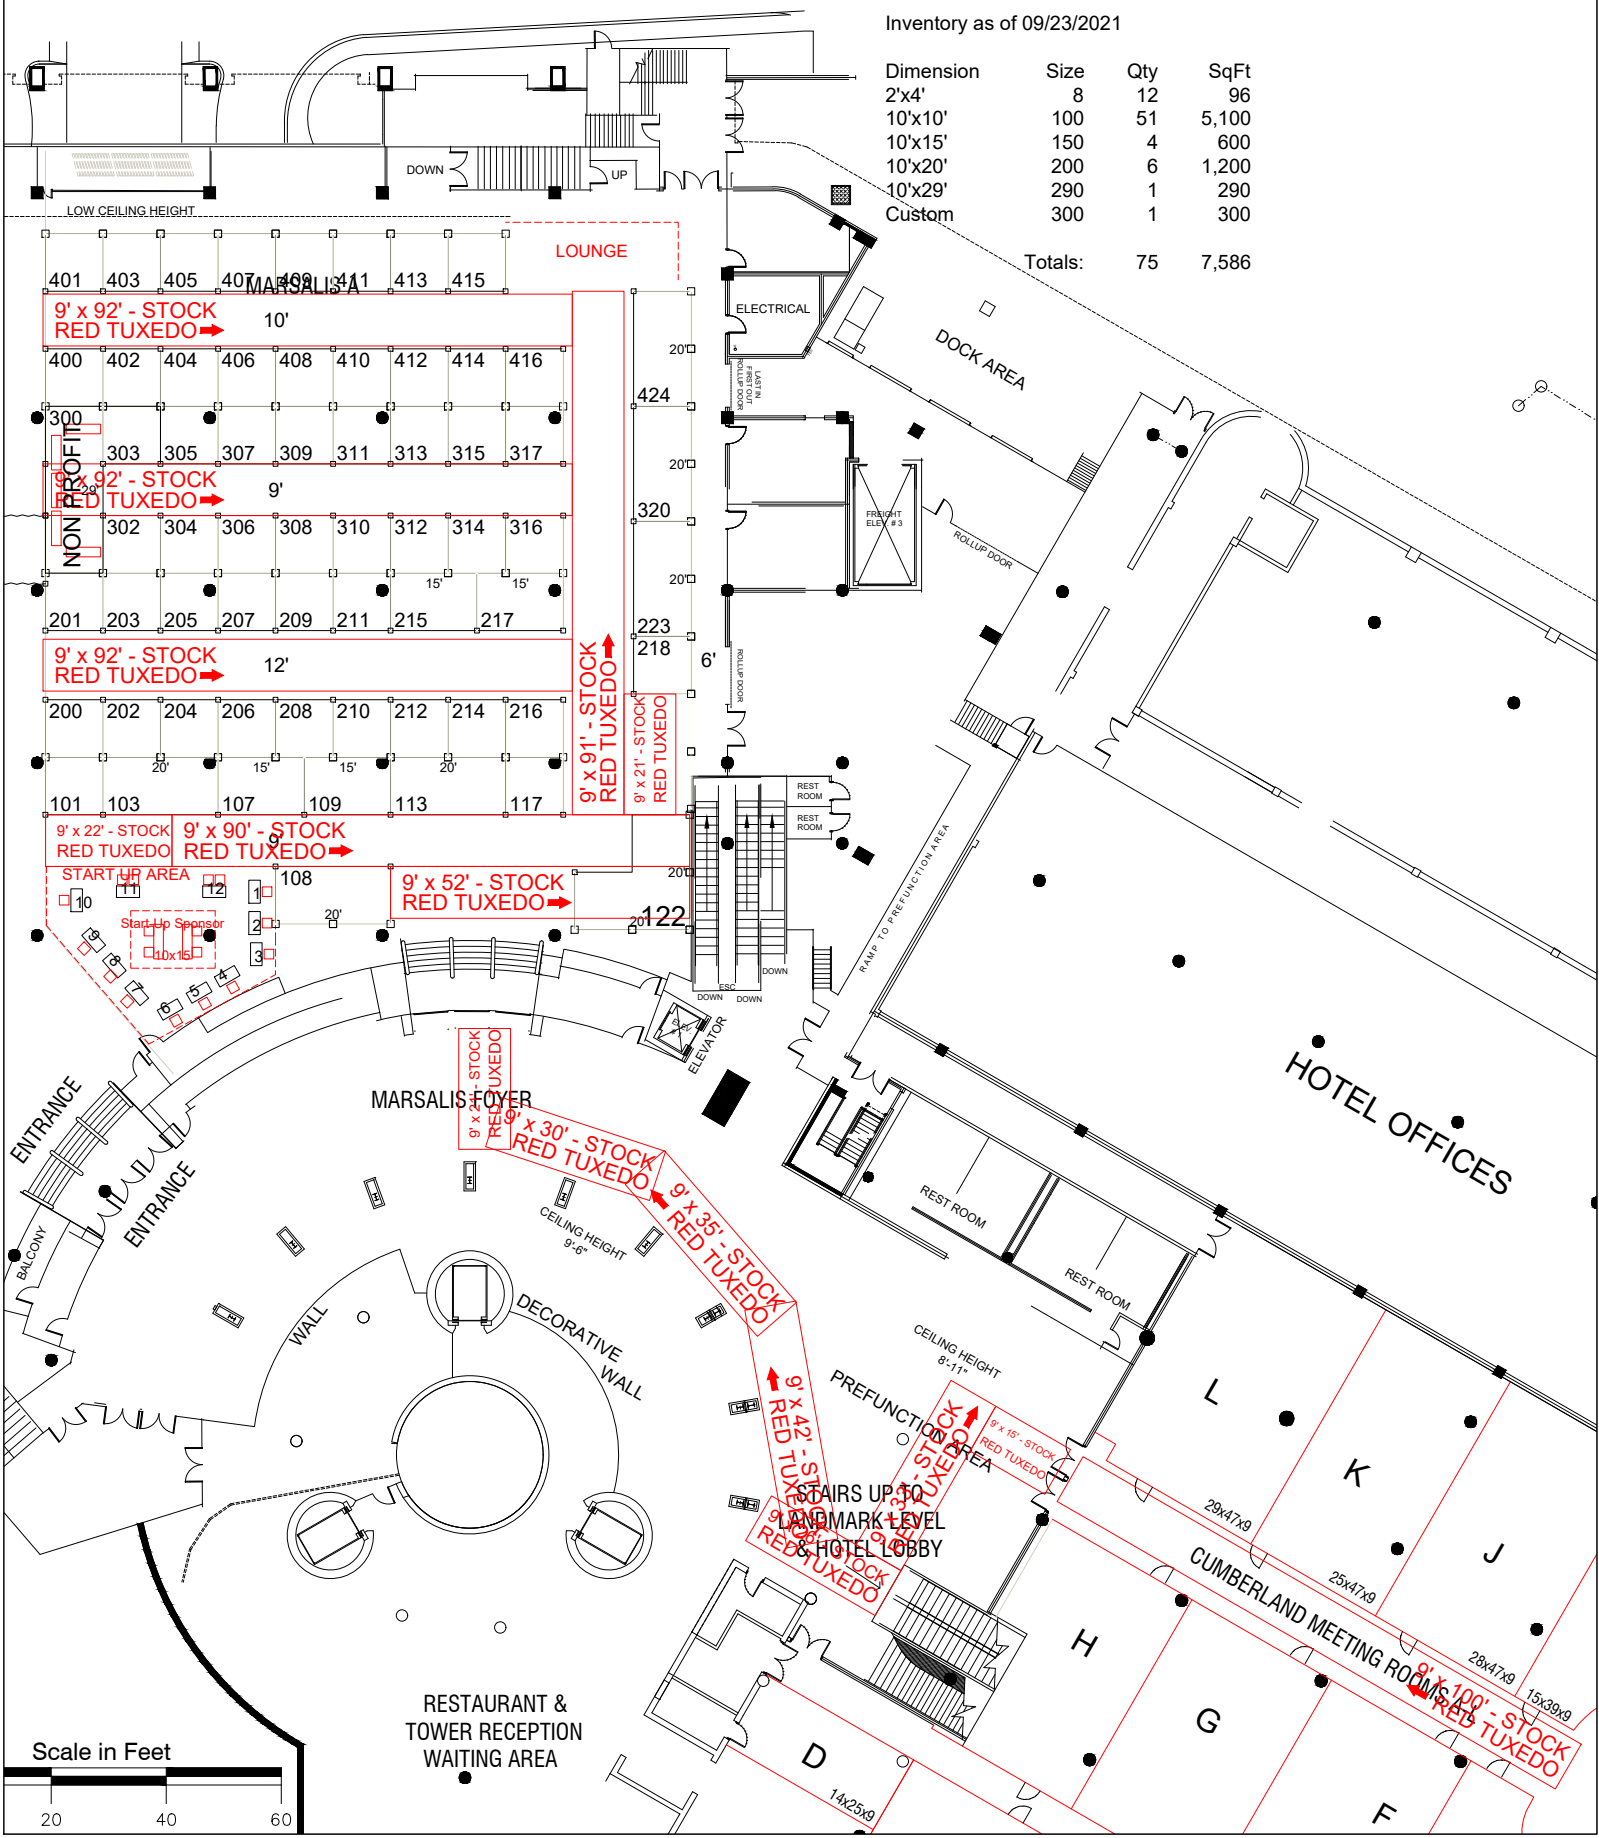

Inventory as of 09/23/2021

Dimension	Size	Qty	SqFt
2'x4'	8	12	96
10'x10'	100	51	5,100
10'x15'	150	4	600
10'x20'	200	6	1,200
10'x29'	290	1	290
Custom	300	1	300
<b>Totals:</b>		<b>75</b>	<b>7,586</b>

**SUPERIOR  
EXPO  
SERVICES**

**Lucky Charms Planners  
Hyatt Reunion Dallas  
September 29 -  
October 1, 2021**

Revision Date:	9.23.2021
Drawn By:	EricYohman
Acct Exec:	TERRYER HOUSER
Job #:	LCPL 10.01.21 PLAN D
Date Drawn:	9/23/2021

All information on this document is subject to Fire Marshal approval and is based on the best knowledge of the building sizes per architectural plans provided by building. S.E.S. Exposition Services 2021 is not responsible for any discrepancies in this floor plan. "This floor plan is subject to change."